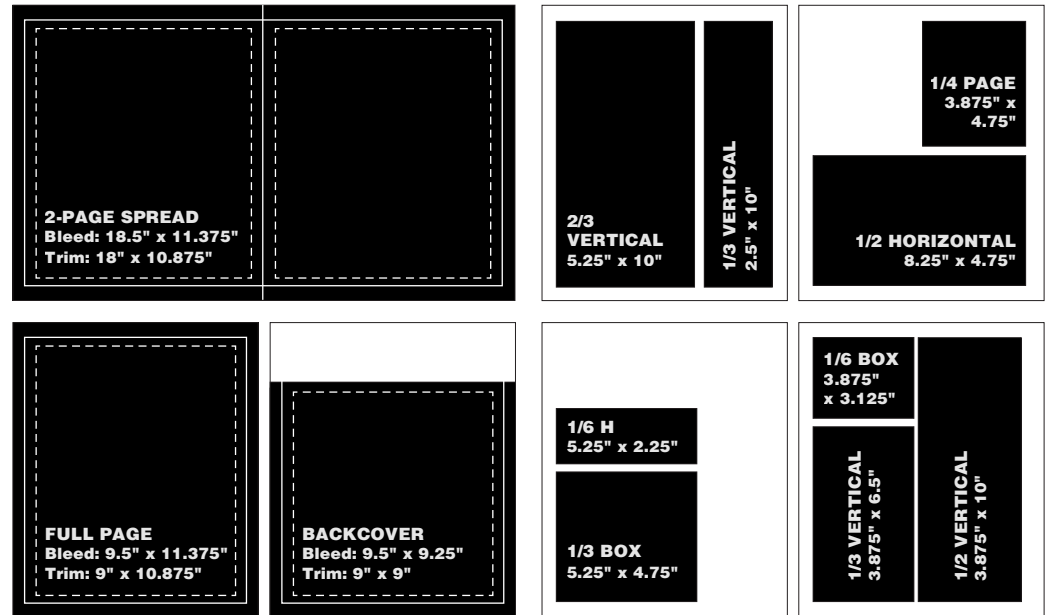

YOUR **VILLA** *ART SPECIFICATIONS*

YourVilla Magazine is printed on 9"x10.875", high-quality paper. The cover is printed on 100-lb, UV-coated high-quality paper.

CAMERA READY

Due to our paper type, images may print darker than they appear on screen. Lighten any heavy dark areas in photos and backgrounds. Camera-ready spreads and full-page ads must have a .25" bleed on all sides and all text should be in .625" from all bleed edges.

CONTENT: Copy should be brief and to the point. This will help keep your ad organized and easy to look at.

PHOTOGRAPHY: All digital images must be at least 300 DPI at 100% scale. All digital images must be one of the following file formats: TIFF, PDF, JPEG, EPS, PSD.